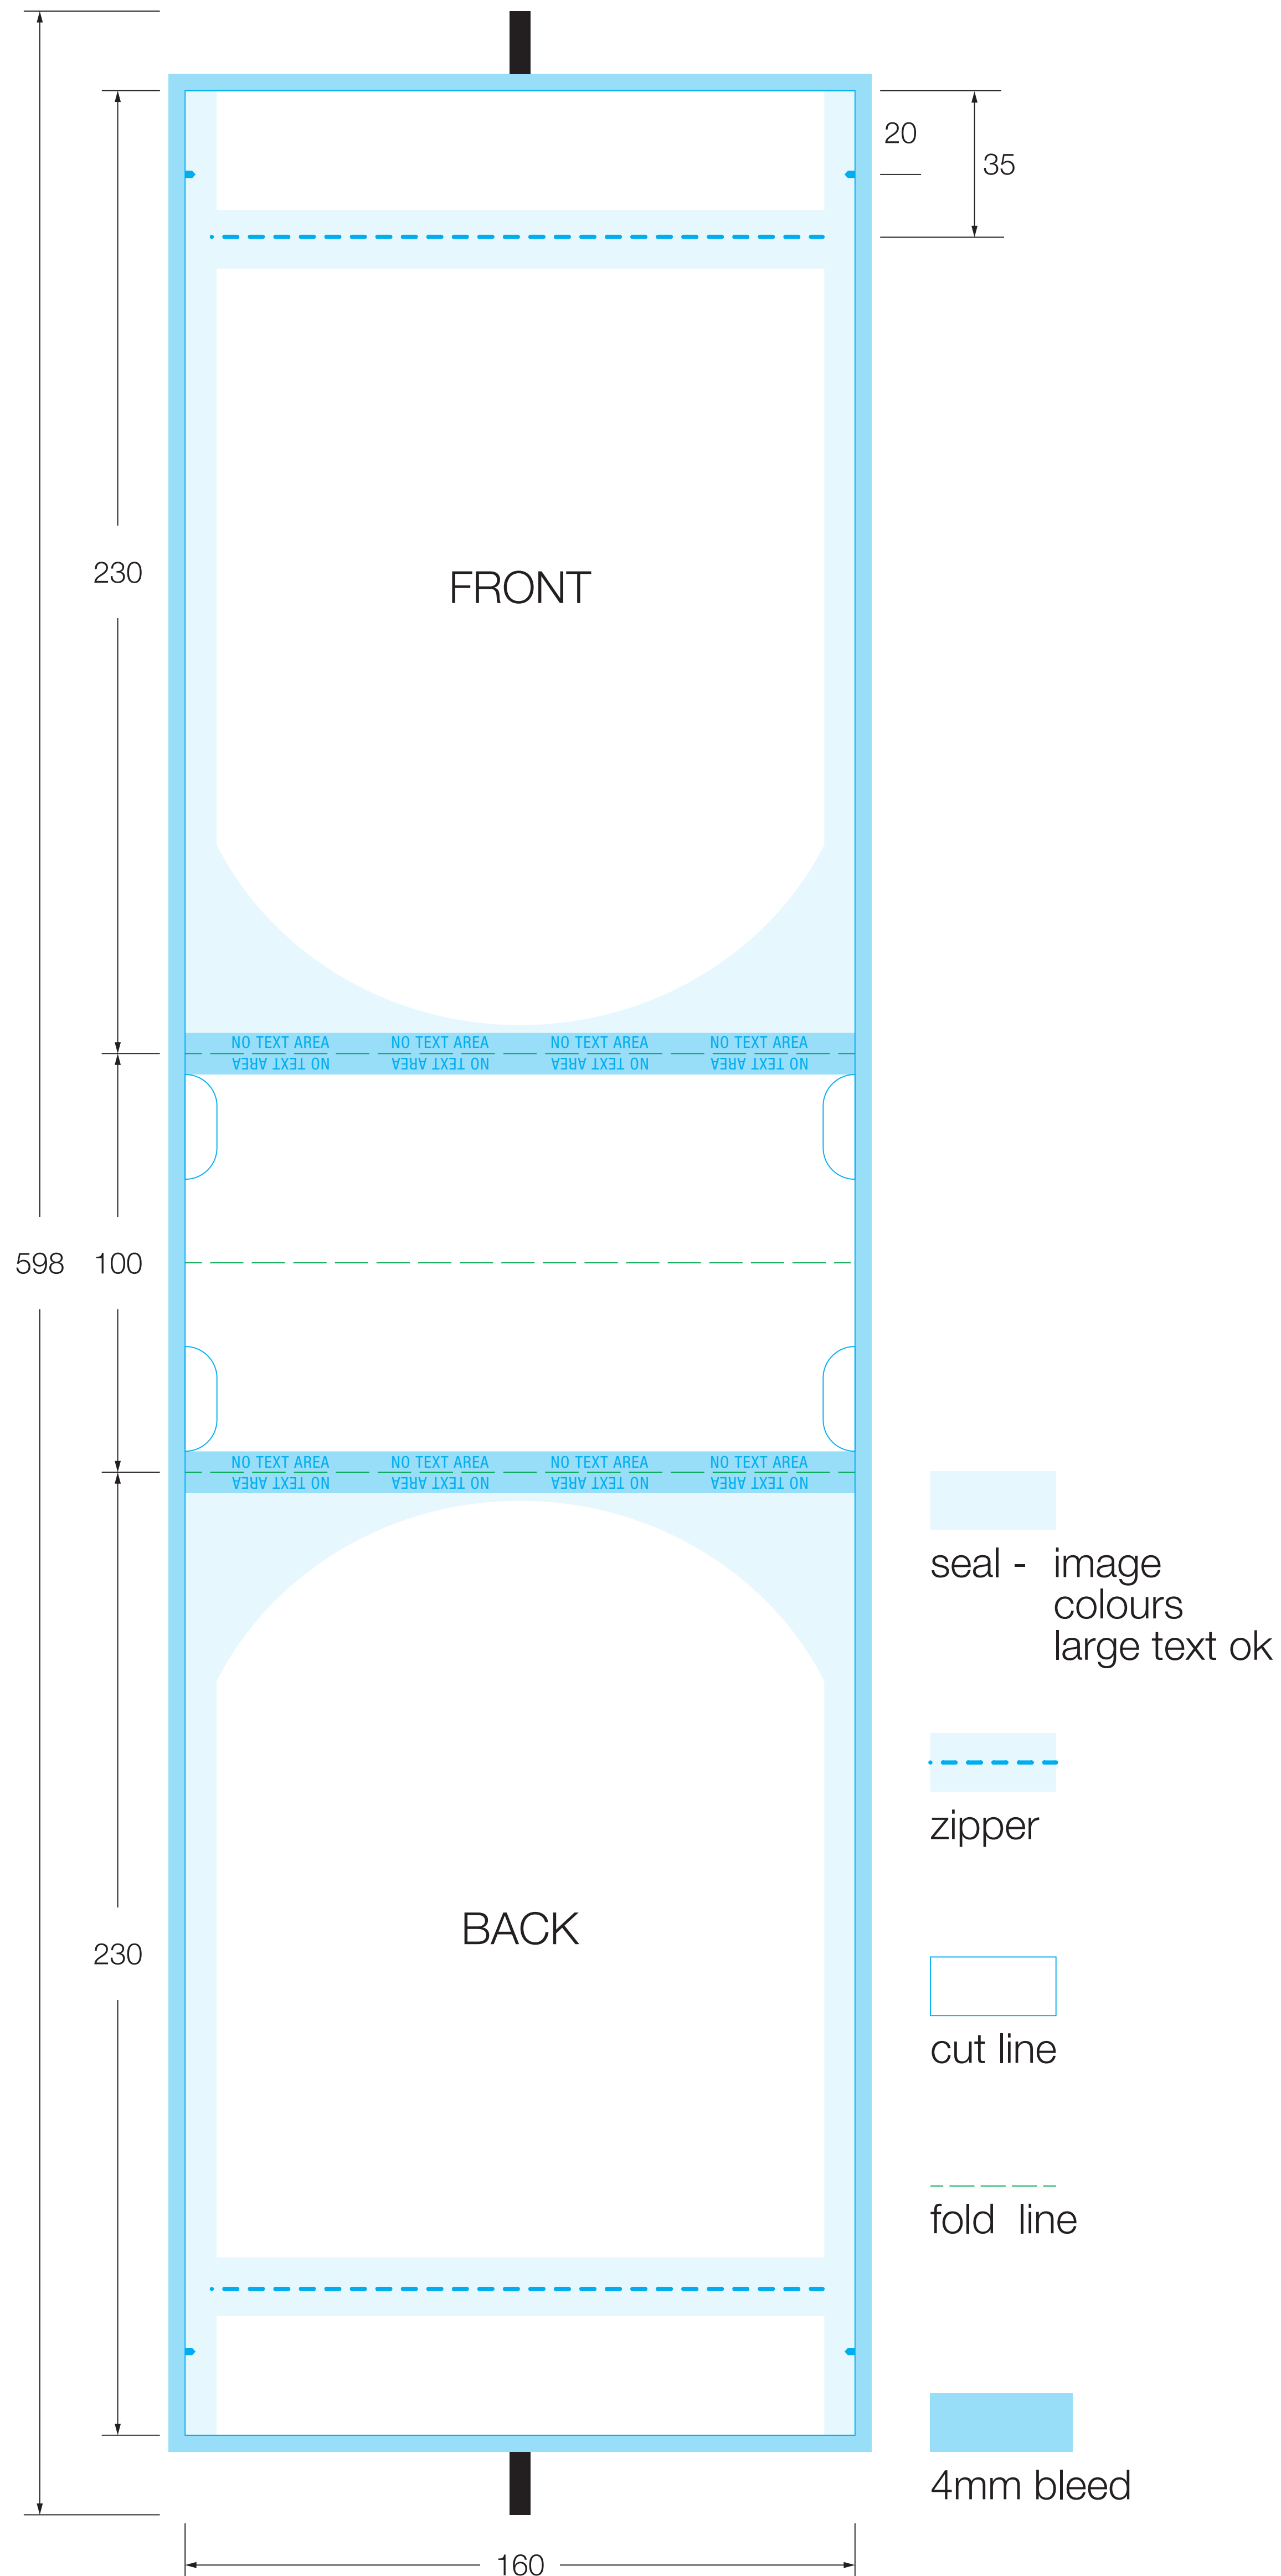

flexible packaging

stand up pouch

160W x 230H

gusset: 50 + 50 = 100mm

made in Australia & available NOW

labelsalive™

qlm.com.au