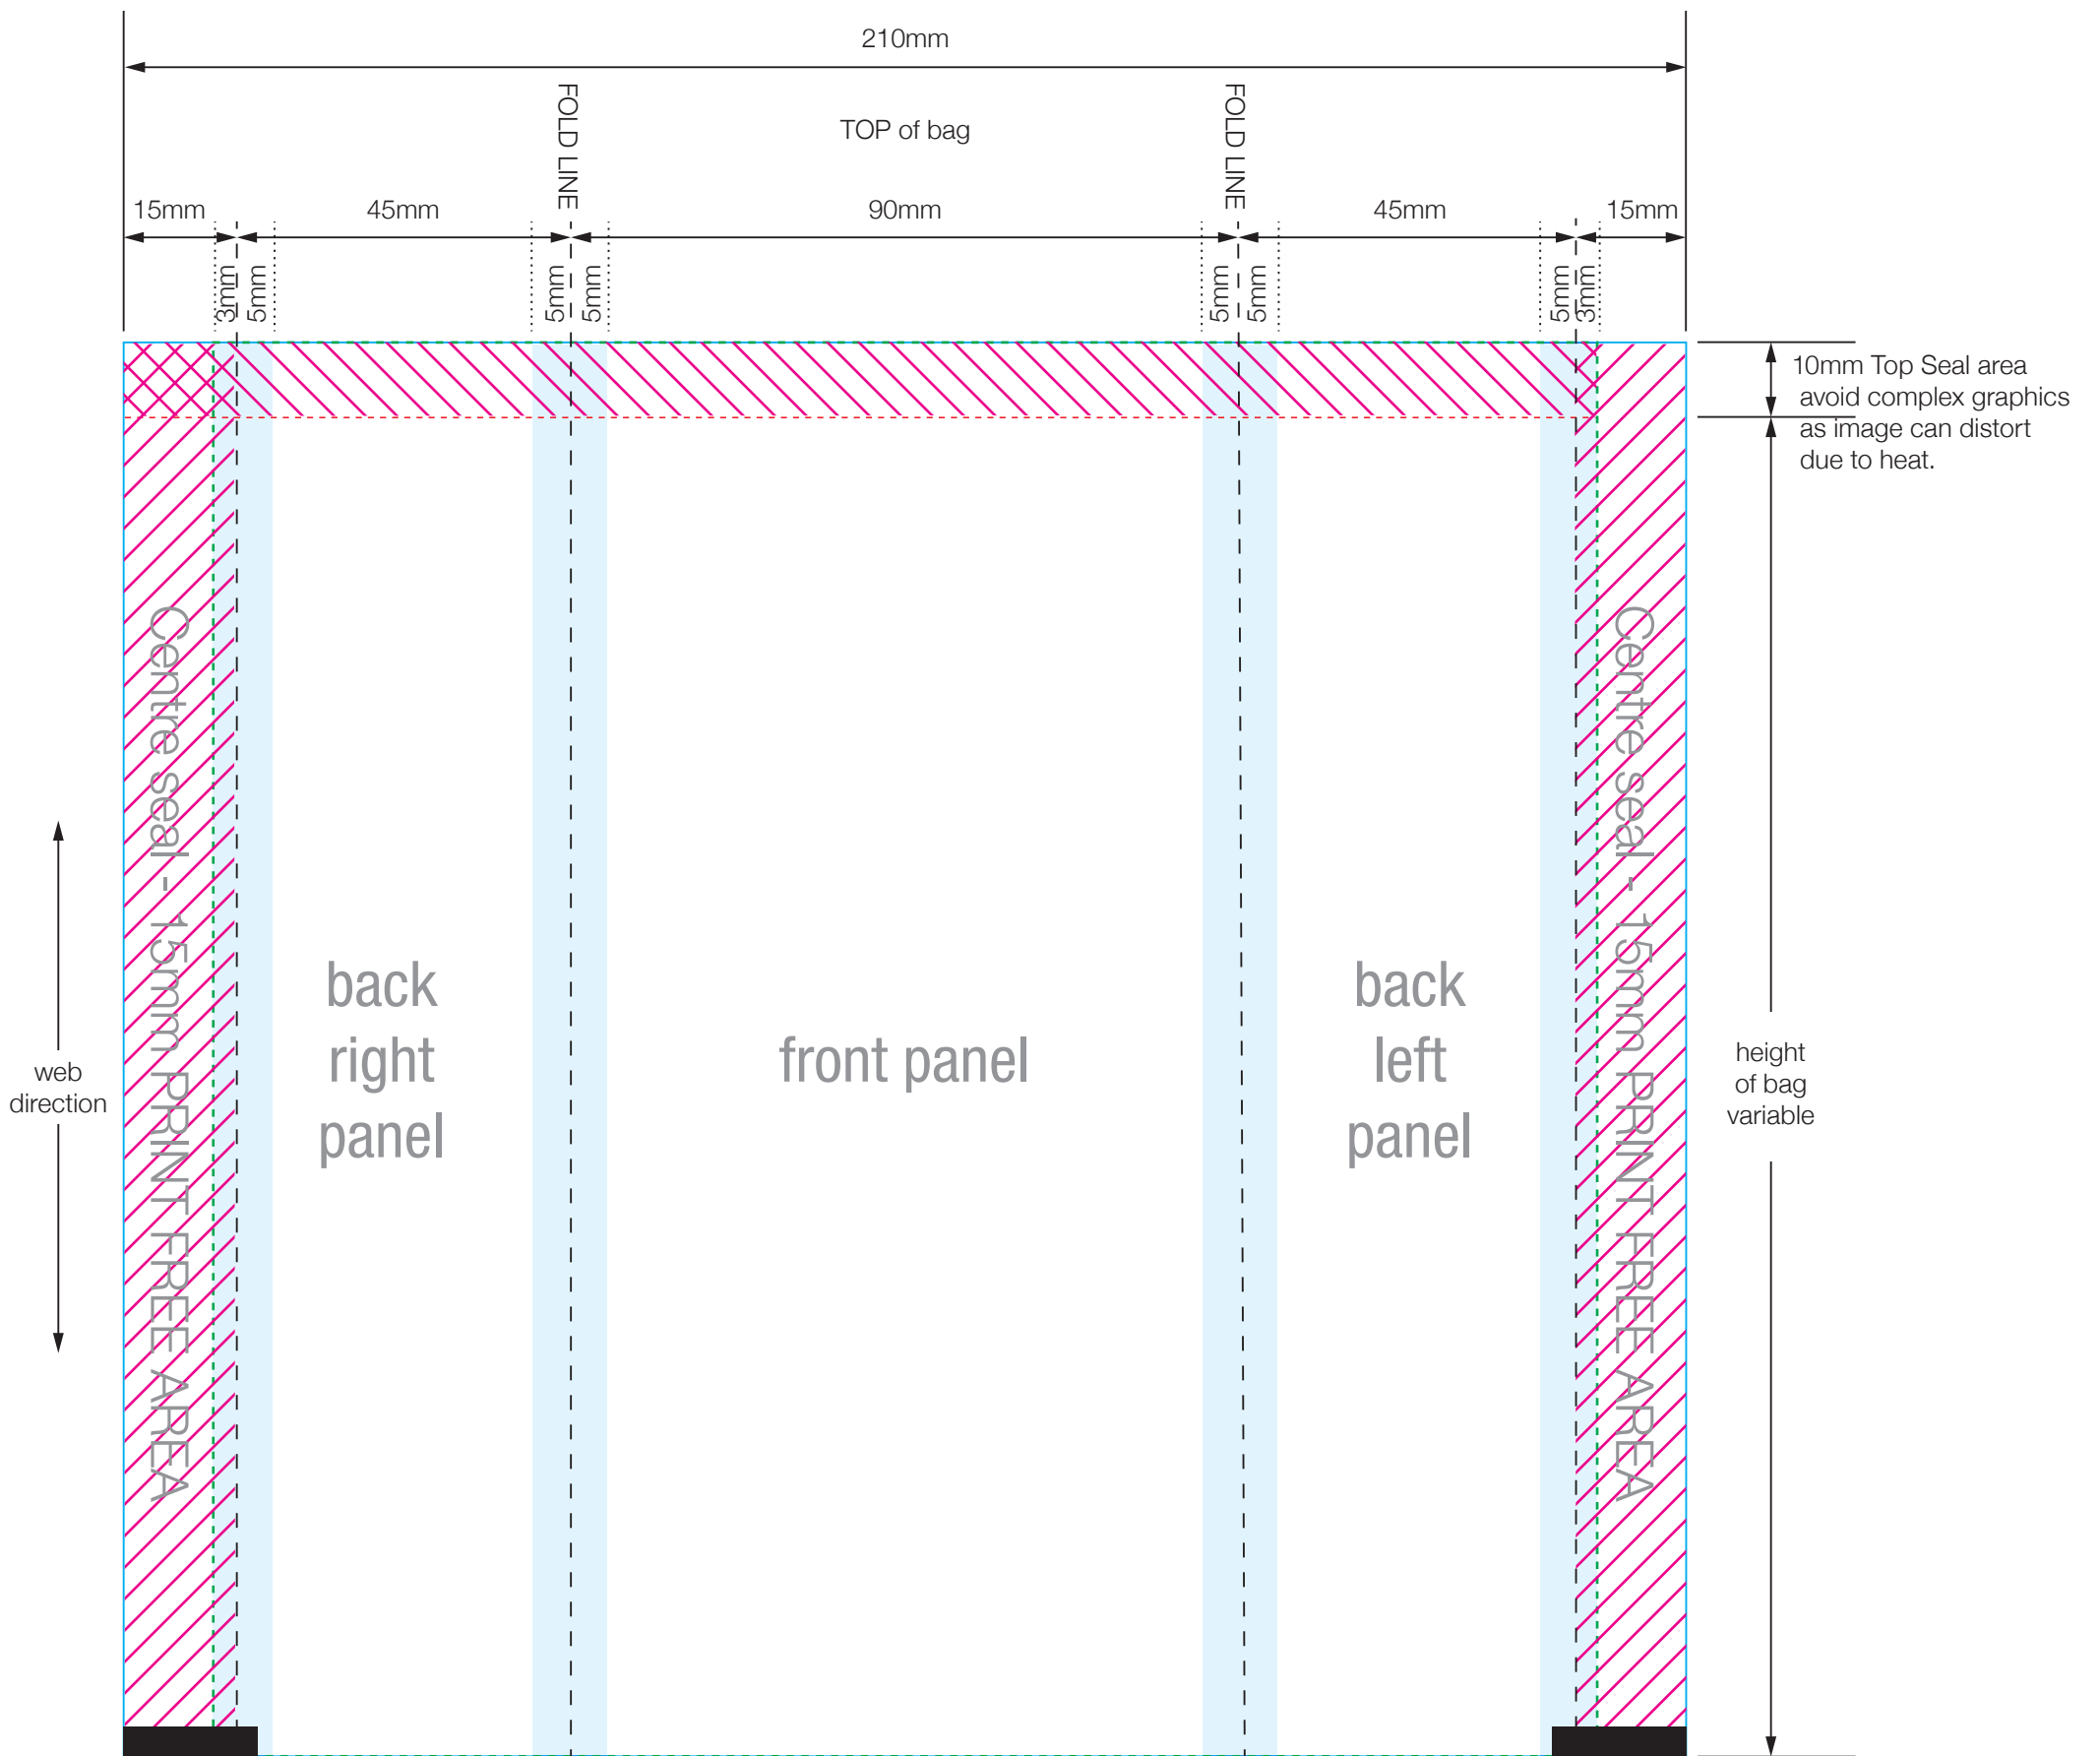

flexible packaging

# centre seal bag

bag size: 90mm x variable

-  = Seal area - Colour but no type
-  = Fold area - Colour but no type
-  = Eye mark 18 x 4mm

made in Australia & available NOW

labelsalive™

SCAN ME

qlm.com.au