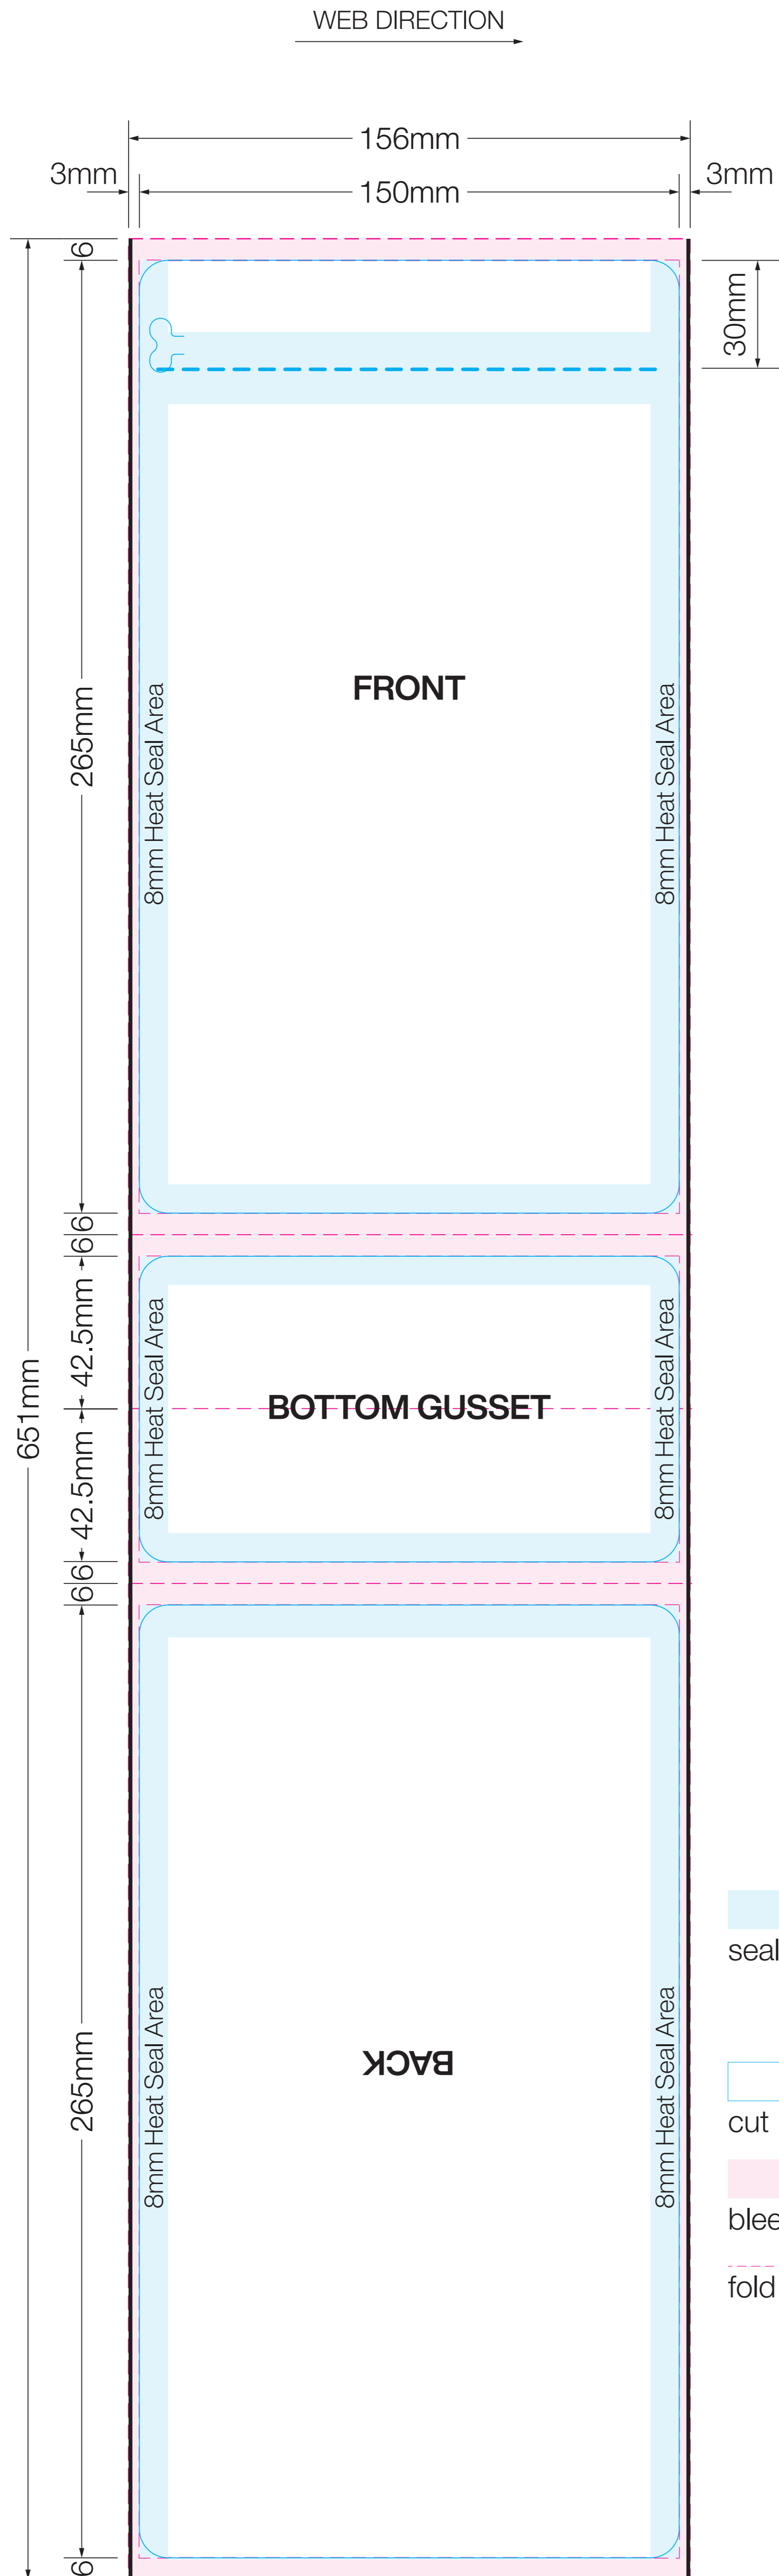

Box bottom bag

500g H 265mm x W 150mm

Gusset: 42.5 + 42.5 = 85mm

- seal - image colours large text ok
- cut line
- bleed
- fold line

Coffee bag

SCAN ME

qlmgroup.com

labels packaging flexibles printers design