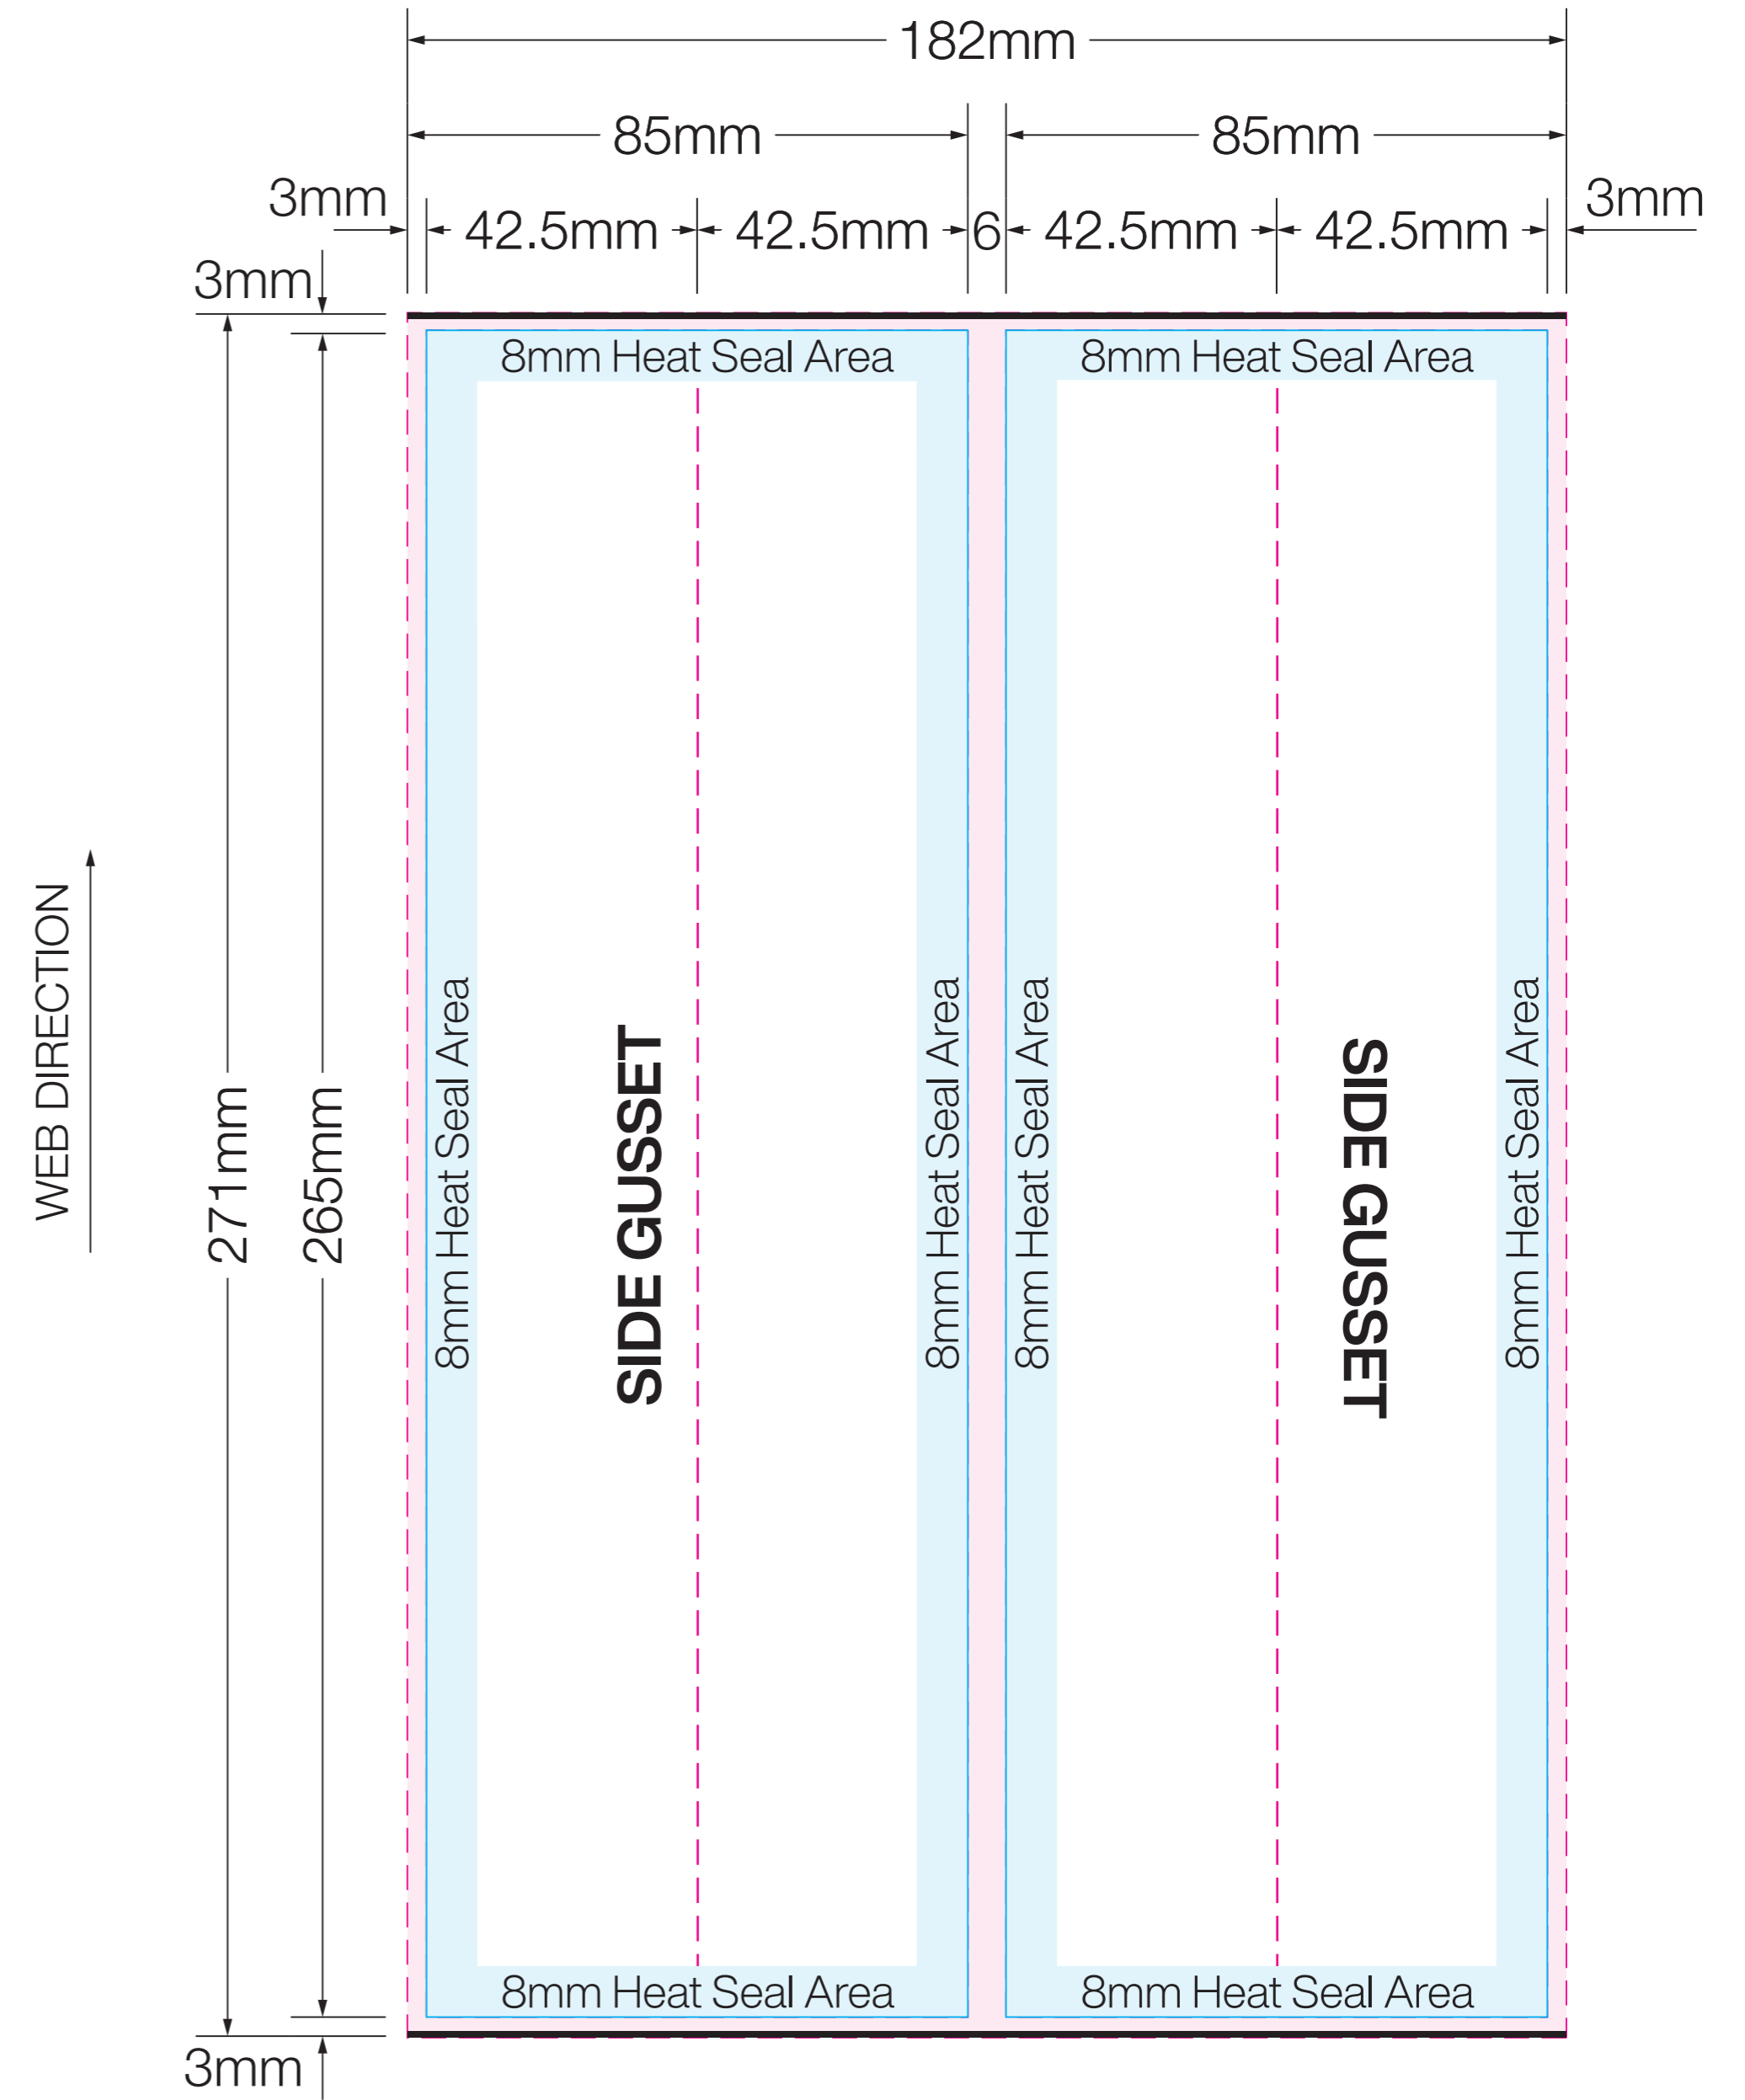

Box bottom bag

500g H 265mm x W 150mm

Gusset: 42.5 + 42.5 = 85mm

- seal - image colours large text ok
- cut line
- bleed
- fold line

Coffee bag

SCAN ME

qlmgroup.com

labels packaging flexibles printers design