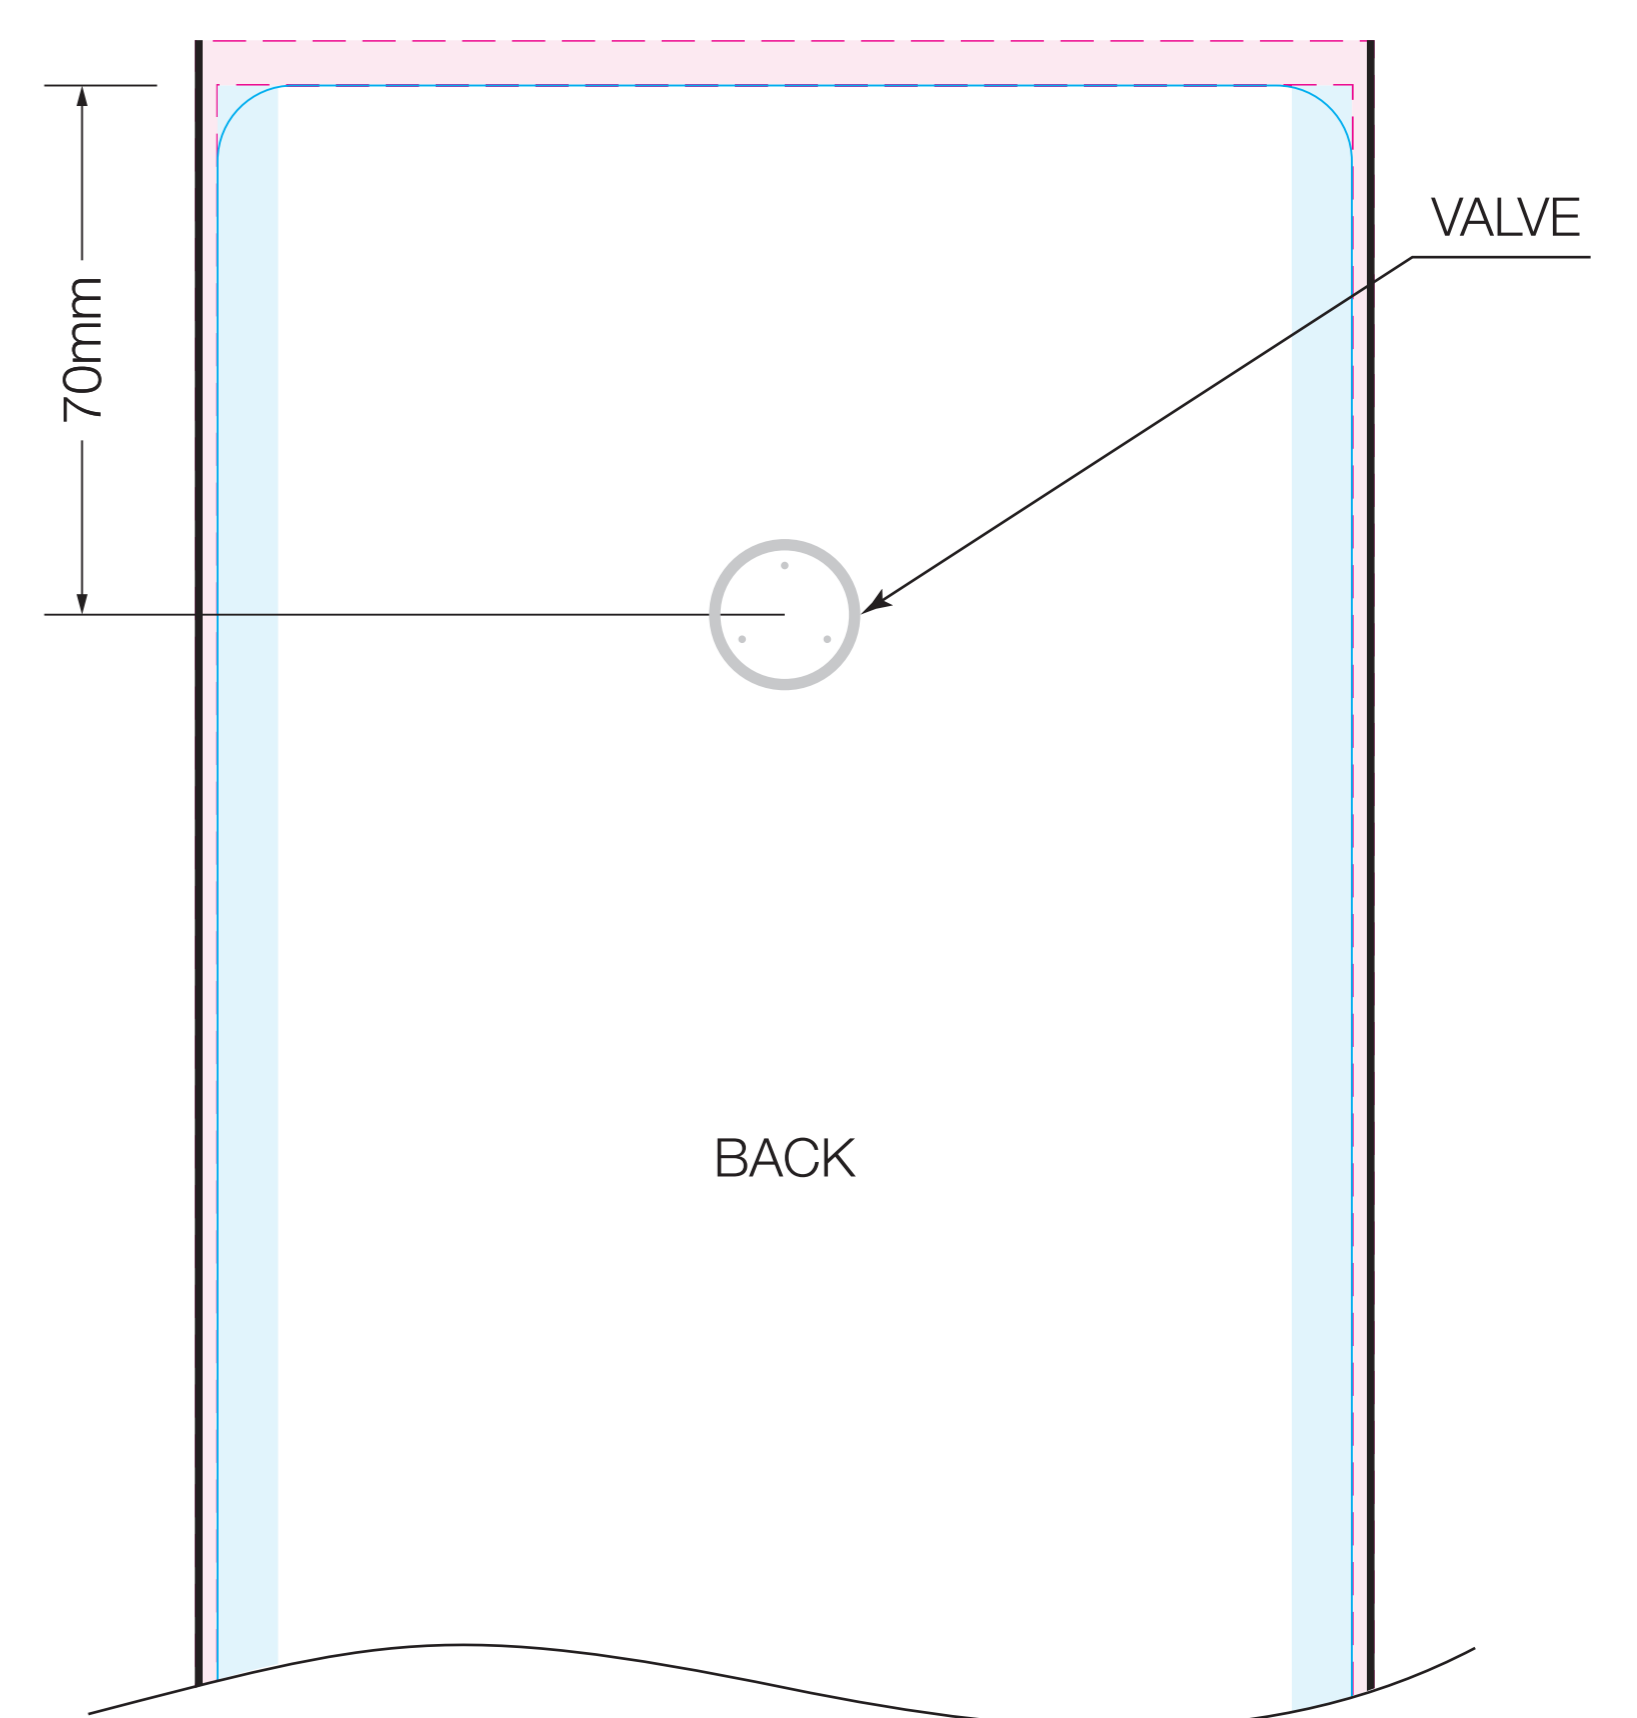

Box bottom bag

500g H 265mm x W 150mm

Gusset: 42.5 + 42.5 = 85mm

- seal - image colours large text ok
- cut line
- bleed
- fold line

Coffee bag

SCAN ME

qlmgroup.com

labels packaging flexibles printers design