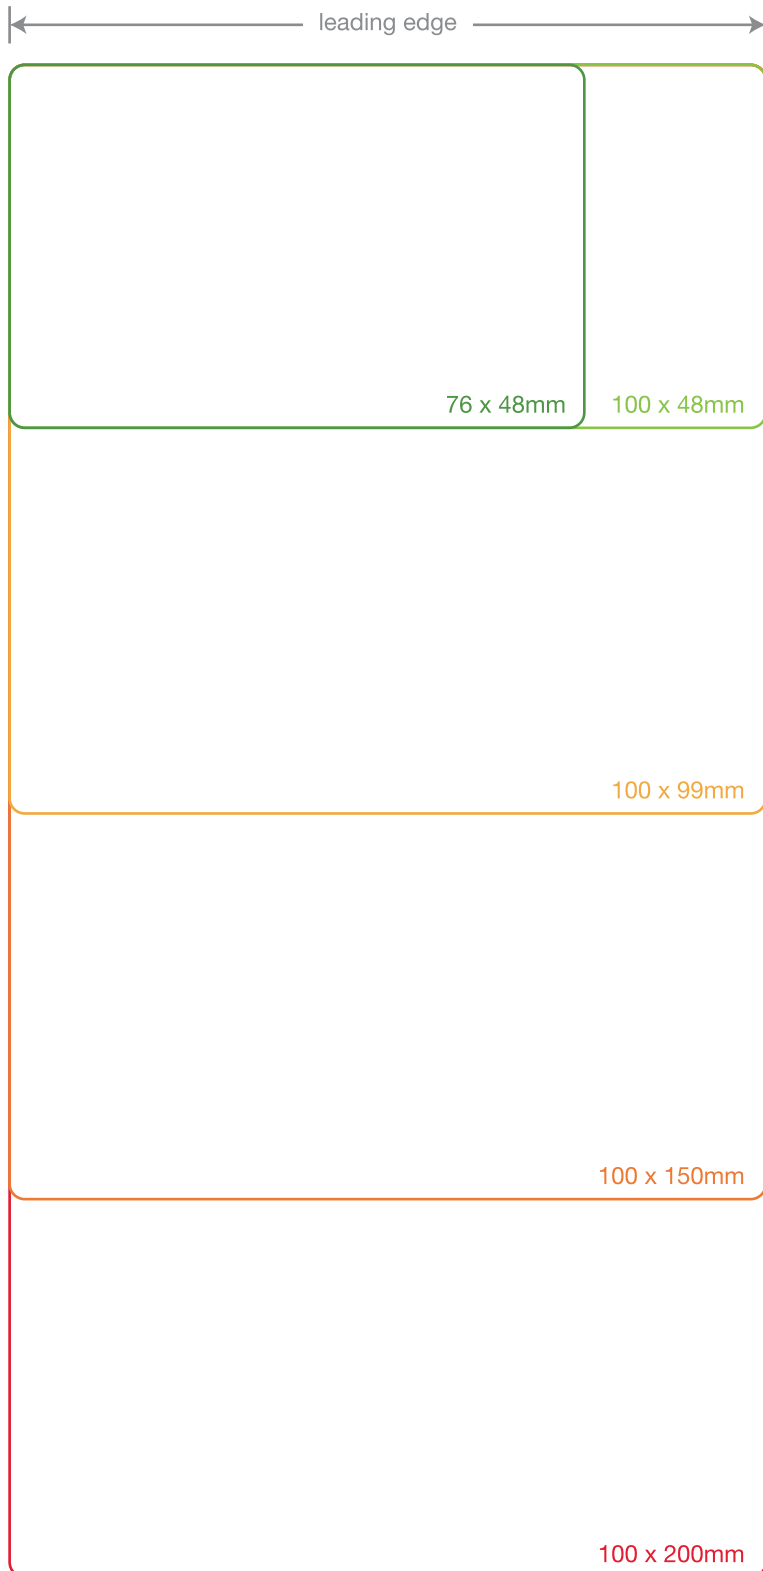

# blank label solutions

### Stock colours available:

- Gloss White Paper
- Matt White Paper
- Fluro Yellow Paper
- Fluro Green Paper
- Fluro Pink Paper
- Fluro Orange Paper
- Fluro Red Paper

### Available Core Sizes:

- 38mm dia.
- 76mm dia.

- First dimension on label size is the leading edge
- Available Off-The-Shelf